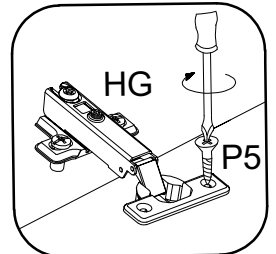

1

LEFT

RIGHT

2

	
Ø35/45	Ø3.5x13mm
[CD] HG7	P5
2	4

3

Ø4.0x30mm	
	
R2	S
2	1

VARIANT HIGH GLOSS