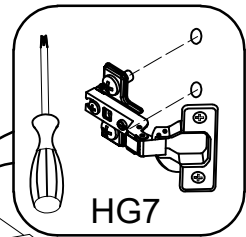

1

LEFT

RIGHT

2

	
Ø35/45	Ø3.5x13mm
[CD] HG7	P5
2	4

3

Ø4.0x30mm	
	
R2	S
2	1

VARIANT HIGH GLOSS